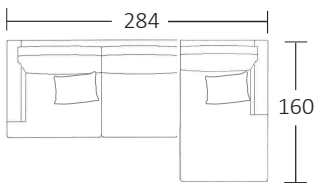

SIDE VIEW (CM)

Seat Height	Seat Depth	Back Height	Arm Height	Leg Height	Scatter Size
41	60	68	58	10	50 x 50 cm

DIMENSIONS (CM)

L 284 x D 96 x H 87
Grand

L 234 x D 96 x H 87
4 Seater

L 204 x D 96 x H 87
3 Seater

L 174 x D 96 x H 87
2 Seater

L 107 x D 96 x H 87
Chair

L 70 x D 60 x H 41
Small Rectangle Ottoman

L 92 x D 72 x H 38
Large Rectangle Ottoman

DIMENSIONS (CM)

L 262 x D 96 x H 87
Grand 1 Arm

L 212 x D 96 x H 87
4 Seater 1 Arm

L 182 x D 96 x H 87
3 Seater 1 Arm

L 152 x D 96 x H 87
2 Seater 1 Arm

L 102 x D 156 x H 87
Chaise

MODULAR COMBINATIONS

COMBINATION 1
3 Seater 1 Arm (LH)
Chaise (RH)

COMBINATION 2
Chaise (LH)
Grand 1 Arm (RH)