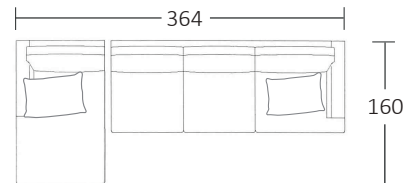

SIDE VIEW (CM)

Seat Height	Seat Depth	Back Height	Arm Height	Leg Height	Scatter Size
41	60	68	58	10	50 x 50 cm

DIMENSIONS (CM)

L 284 x D 96 x H 87
Grand

L 234 x D 96 x H 87
4 Seater

L 204 x D 96 x H 87
3 Seater

L 174 x D 96 x H 87
2 Seater

L 107 x D 96 x H 87
Chair

L 70 x D 60 x H 41
Small Rectangle Ottoman

L 92 x D 72 x H 38
Large Rectangle Ottoman

DIMENSIONS (CM)

L 262 x D 96 x H 87
Grand 1 Arm

L 212 x D 96 x H 87
4 Seater 1 Arm

L 182 x D 96 x H 87
3 Seater 1 Arm

L 152 x D 96 x H 87
2 Seater 1 Arm

L 102 x D 156 x H 87
Chaise

MODULAR COMBINATIONS

COMBINATION 1
3 Seater 1 Arm (LH)
Chaise (RH)

COMBINATION 2
Chaise (LH)
Grand 1 Arm (RH)