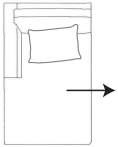

SIDE VIEW (CM)

Seat Height	Seat Depth	Back Height	Arm Height	Leg Height	Scatter Size
41	60	68	58	10	50 x 50 cm

DIMENSIONS (CM)

L 284 x D 96 x H 87
Grand

L 234 x D 96 x H 87
4 Seater

L 204 x D 96 x H 87
3 Seater

L 174 x D 96 x H 87
2 Seater

L 107 x D 96 x H 87
Chair

L 70 x D 60 x H 41
Small Rectangle Ottoman

L 92 x D 72 x H 38
Large Rectangle Ottoman

DIMENSIONS (CM)

L 262 x D 96 x H 87
Grand 1 Arm

L 212 x D 96 x H 87
4 Seater 1 Arm

L 182 x D 96 x H 87
3 Seater 1 Arm

L 152 x D 96 x H 87
2 Seater 1 Arm

L 102 x D 156 x H 87
Chaise

MODULAR COMBINATIONS

COMBINATION 1
3 Seater 1 Arm (LH)
Chaise (RH)

COMBINATION 2
Chaise (LH)
Grand 1 Arm (RH)