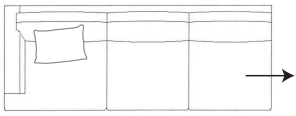

SIDE VIEW (CM)

Seat Height	Seat Depth	Back Height	Arm Height	Leg Height	Scatter Size
41	60	68	58	10	50 x 50 cm

DIMENSIONS (CM)

L 284 x D 96 x H 87
Grand

L 234 x D 96 x H 87
4 Seater

L 204 x D 96 x H 87
3 Seater

L 174 x D 96 x H 87
2 Seater

L 107 x D 96 x H 87
Chair

L 70 x D 60 x H 41
Small Rectangle Ottoman

L 92 x D 72 x H 38
Large Rectangle Ottoman

DIMENSIONS (CM)

L 262 x D 96 x H 87
Grand 1 Arm

L 212 x D 96 x H 87
4 Seater 1 Arm

L 182 x D 96 x H 87
3 Seater 1 Arm

L 152 x D 96 x H 87
2 Seater 1 Arm

L 102 x D 156 x H 87
Chaise

MODULAR COMBINATIONS

COMBINATION 1
3 Seater 1 Arm (LH)
Chaise (RH)

COMBINATION 2
Chaise (LH)
Grand 1 Arm (RH)